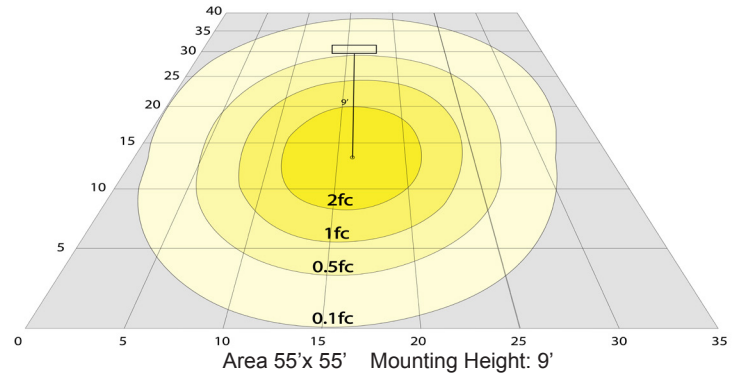

BUD Rating: B1-U3-G1

Other Views:

Side View

Front View

Night View

Side View

Front View

Night View