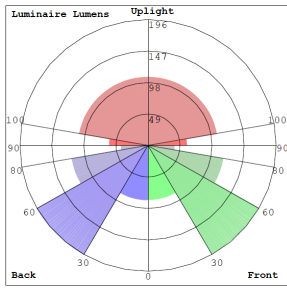

Lighting:

- Dimming: TRIAC Dimming (Dimmable Down to 5% Compatible with Traic and ELV Dimmers)
- Total Lumens: 1680LM
- Color Temperatures: 2700K/3000K/3500K/4000K/5000K
- Multi-CCT(Selectable Switch Inside Fixture)
- Color Rendering Index: CRI ≥ 90
- 50,000 Hours Rated Life
- 5-Year Warranty
- Beam Angle: 104.8°(H) x 100.5°(V)

BUD Rating: B1-U3-G1

Other Views:

Side View

Front View

Night View

Side View

Front View

Night View