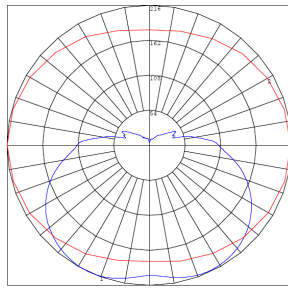

BUD Rating: B1-U3-G1

Other Views:

Side View

Front View

Night View

Side View

Front View

Night View