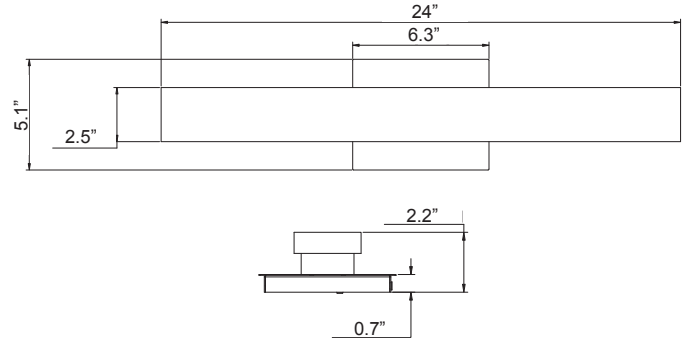

Project Name: _____

Note: _____

Type: _____

This is LED Vanity Model Ideal for office, Retail Store, Showroom, Residential applications and Damp environment lighting applications.

24"(W) x 5.1"(H) x 2.2"(D)

Technical Specifications

Electrical:

- Voltage: 120V AC 50/60Hz
- Wattage: 24W
- Power Factor: >0.95
- Total Harmonic Distortion: ≤ 20 %
- Efficacy: 70 LPW

Mechanical:

- Corrosion and Heat Resistance Powder Coated
- Finish: Brushed Nickel
- Durable Die-cast Aluminum
- Lens Type: Polycarbonate Lens
- IP54, Suitable for Damp Locations
- Operating Temperature: -22°F to 104°F