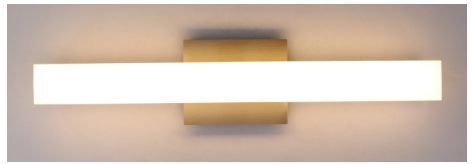

Night View

Performance Table: LVJ-24-MCT5

MODEL NO.	Wattage	Voltage	Lumens	Color Temp.	BUG Rating	LPW
LVJ-24-MCT5-BK LVJ-24-MCT5-BN	24W	120V	1680LM	2700K 3000K 3500K 4000K 5000K	B1-U3-G1	70

Sample Ordering

Model Size Color Temp. Housing

LVF - 24 - MCT5 -

BK = Black
BN = Brushed Nickel